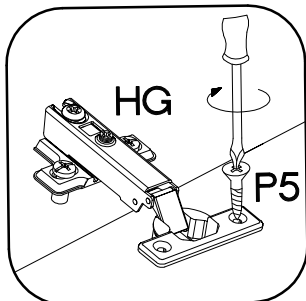

8

±35/0mm [CD] HG 4	±3.5x13mm P5 8
-------------------------	----------------------

9

M4x22mm	L=128mm
	
U	S
4	2

VARIANT HIGH GLOSS