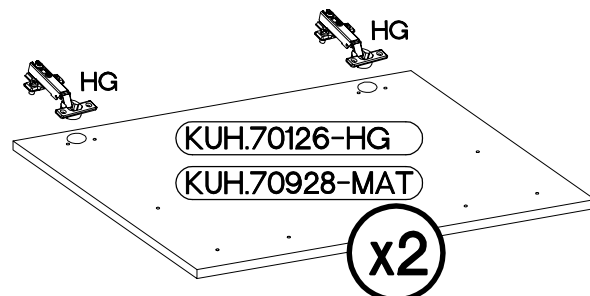

80 D 2F BB
80 ZL 2F BB
80 G-72 1F
FRONT

80 D 2F BB

80 G-72 1F

80 ZL 2F BB

M4x22mm	L=128mm
	
U	S
4	2

Ersatzteil Nummer	Dimension
KUH.70126-HG	713x396x16
KUH.70928-MAT	

ISM-KUH-01654

1 80 D 2F BB

2

±35/0mm [CD] HG 4	±3.5x13mm P5 8
-------------------------	----------------------

3

M4x22mm	L=128mm
	
4 U	2 S

KUH.70126-HG
KUH.70928-MAT

KUH.70126-HG
KUH.70928-MAT

VARIANT HIGH GLOSS

4 80 D ZL BB

8

±35/0mm [CD] HG 4	±3.5x13mm P5 8
-------------------------	----------------------

9

M4x22mm	L=128mm
	
U	S
4	2

VARIANT HIGH GLOSS