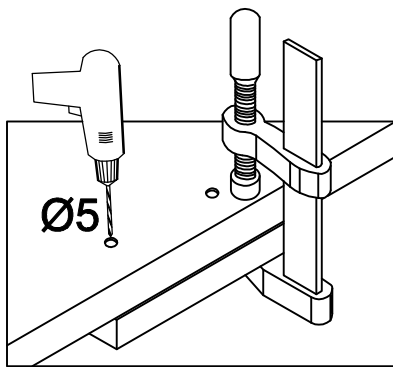

4 80 D ZL BB

5

±35/0mm [CD] HG 4	±3.5x13mm P5 8