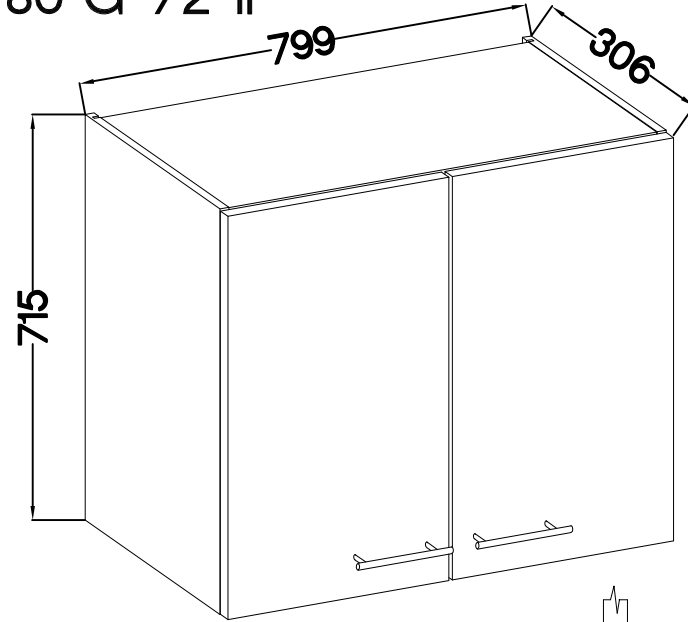

80 D 2F BB
80 ZL 2F BB
80 G-72 1F
FRONT

80 D 2F BB

80 G-72 1F

80 ZL 2F BB

M4x22mm	L=128mm
	
U	S
4	2

Ersatzteil Nummer	Dimension
KUH.70126-HG	713x396x16
KUH.70928-MAT	

ISM-KUH-01654

1 80 D 2F BB

2

±35/0mm [CD] HG 4	±3.5x13mm P5 8
-------------------------	----------------------

3

M4x22mm	L=128mm
	
4 U	2 S

KUH.70126-HG
KUH.70928-MAT

KUH.70126-HG
KUH.70928-MAT

VARIANT HIGH GLOSS

4 80 D ZL BB

5

±35/0mm [CD] HG 4	±3.5x13mm P5 8
-------------------------	----------------------

6

M4x22mm	L=128mm
	
U	S
4	2

KUH.70126-HG
KUH.70928-MAT

KUH.70126-HG
KUH.70928-MAT

VARIANT HIGH GLOSS

7 80 G-72 1F

8

±35/0mm [CD] HG 4	±3.5x13mm P5 8
-------------------------	----------------------

9

M4x22mm	L=128mm
	
U	S
4	2

VARIANT HIGH GLOSS