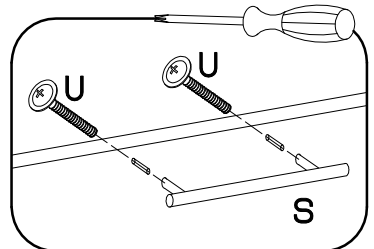

3

M4x22mm	L=128mm
4 U	2 S

KUH.70126-HG
KUH.70928-MAT

KUH.70126-HG
KUH.70928-MAT

VARIANT HIGH GLOSS