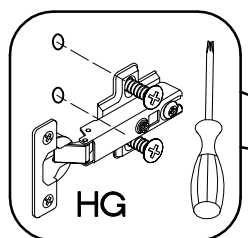

8

±35/0mm [CD] HG 4	±3.5x13mm P5 8
-------------------------	----------------------

9

M4x22mm	L=128mm
	
U	S
4	2

VARIANT HIGH GLOSS