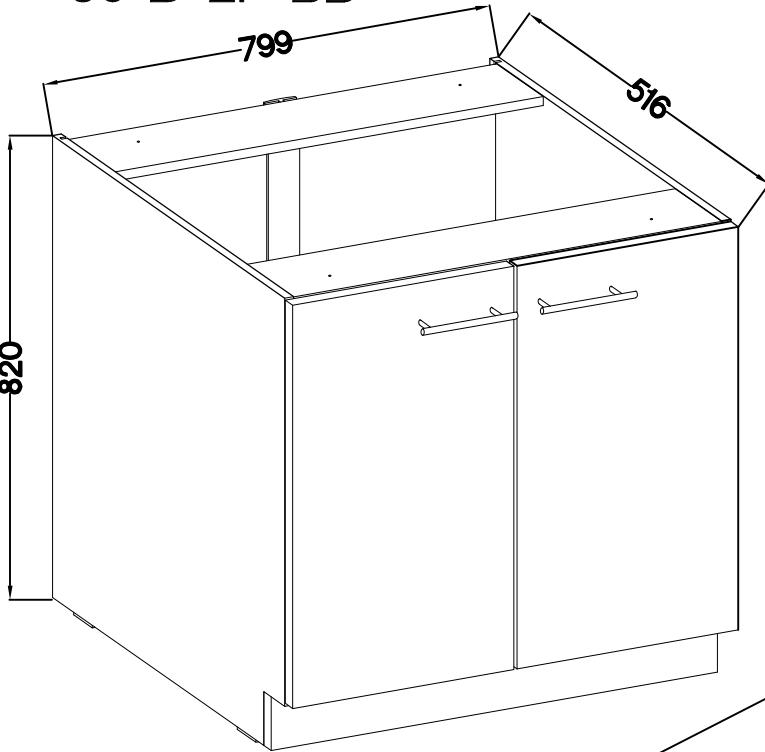

80 D 2F BB
80 ZL 2F BB
80 G-72 1F
FRONT

80 D 2F BB

80 G-72 1F

80 ZL 2F BB

M4x22mm	L=128mm
	
U	S
4	2

Ersatzteil Nummer	Dimension
KUH.70126-HG	713x396x16
KUH.70928-MAT	

ISM-KUH-01654

1 80 D 2F BB

2

±35/0mm [CD] HG 4	±3.5x13mm P5 8
-------------------------	----------------------

3

M4x22mm	L=128mm
	
4 U	2 S

KUH.70126-HG
KUH.70928-MAT

KUH.70126-HG
KUH.70928-MAT

VARIANT HIGH GLOSS

4 80 D ZL BB

8

±35/0mm [CD] HG 4	±3.5x13mm P5 8
-------------------------	----------------------

9

M4x22mm	L=128mm
	
U	S
4	2

VARIANT HIGH GLOSS