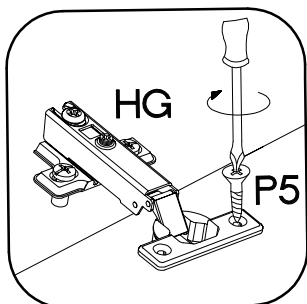

5

±35/0mm [CD] HG 4	±3.5x13mm P5 8