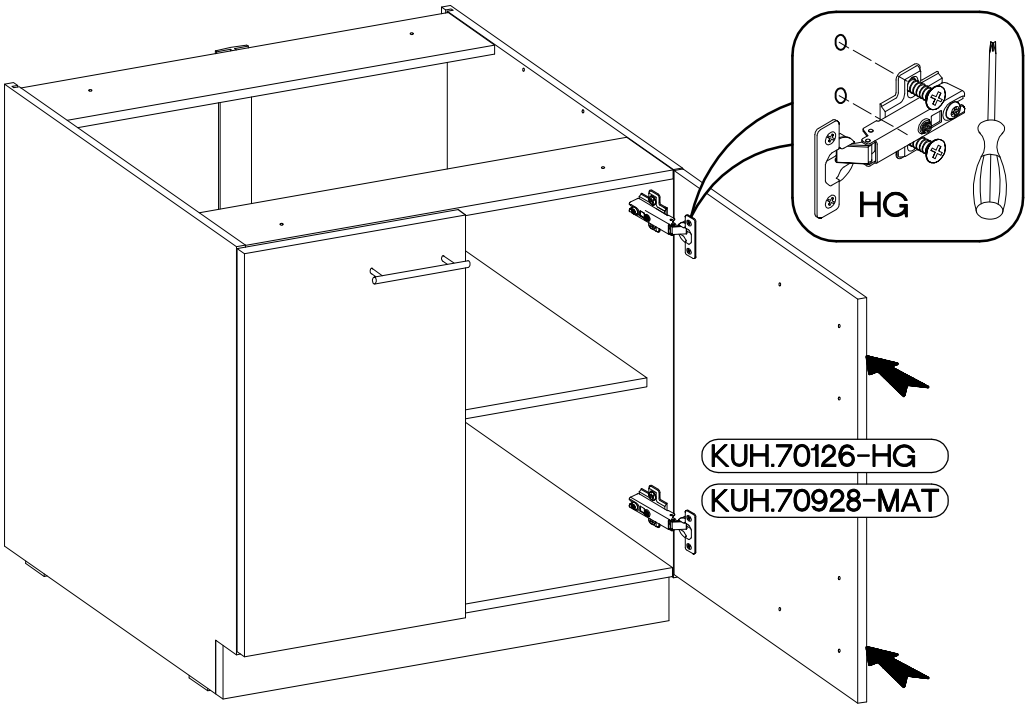

KUH.70126-HG
KUH.70928-MAT

KUH.70126-HG
KUH.70928-MAT