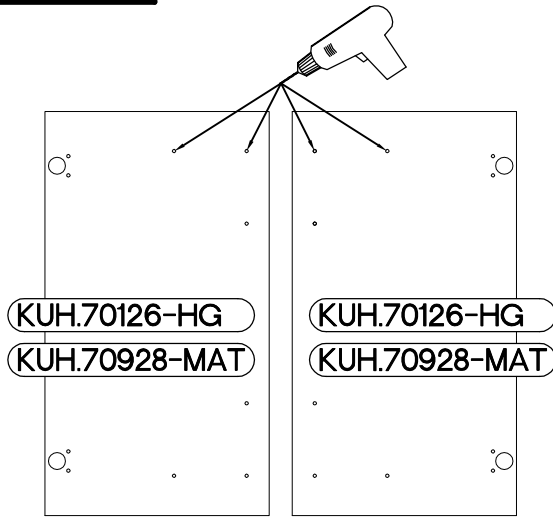

80 D 2F BB
80 ZL 2F BB
80 G-72 1F
FRONT

80 D 2F BB

80 G-72 1F

80 ZL 2F BB

M4x22mm	L=128mm
	
U	S
4	2

Ersatzteil Nummer	Dimension
KUH.70126-HG	713x396x16
KUH.70928-MAT	

ISM-KUH-01654

1 80 D 2F BB

2

±35/0mm [CD] HG 4	±3.5x13mm P5 8
-------------------------	----------------------

3

M4x22mm	L=128mm
	
4 U	2 S

KUH.70126-HG
KUH.70928-MAT

KUH.70126-HG
KUH.70928-MAT

VARIANT HIGH GLOSS

4 80 D ZL BB

8

±35/0mm [CD] HG 4	±3.5x13mm P5 8
-------------------------	----------------------

9

M4x22mm	L=128mm
	
U	S
4	2

VARIANT HIGH GLOSS