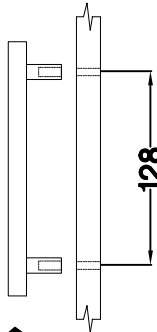

80 D 2F BB
80 ZL 2F BB
80 G-72 1F
FRONT

80 D 2F BB

80 G-72 1F

80 ZL 2F BB

M4x22mm	L=128mm
	
U	S
4	2

Ersatzteil Nummer	Dimension
KUH.70126-HG	713x396x16
KUH.70928-MAT	

ISM-KUH-01654

1 80 D 2F BB

2

±35/0mm [CD] HG 4	±3.5x13mm P5 8
-------------------------	----------------------

3

M4x22mm	L=128mm
	
4 U	2 S

KUH.70126-HG
KUH.70928-MAT

KUH.70126-HG
KUH.70928-MAT

VARIANT HIGH GLOSS

4 80 D ZL BB

5

±35/0mm [CD] HG 4	±3.5x13mm P5 8
-------------------------	----------------------

6

M4x22mm	L=128mm
	
U	S
4	2

KUH.70126-HG
KUH.70928-MAT

KUH.70126-HG
KUH.70928-MAT

VARIANT HIGH GLOSS

7 80 G-72 1F

8

±35/0mm [CD] HG 4	±3.5x13mm P5 8
-------------------------	----------------------

9

M4x22mm	L=128mm
	
U	S
4	2

VARIANT HIGH GLOSS