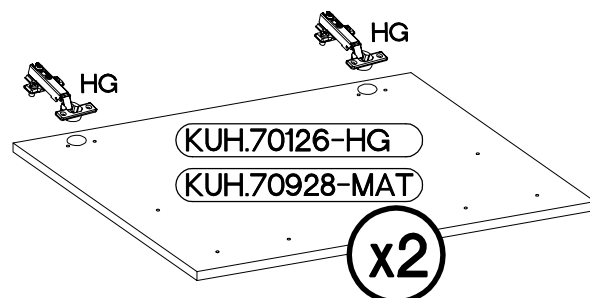

5

±35/0mm [CD] HG 4	±3.5x13mm P5 8