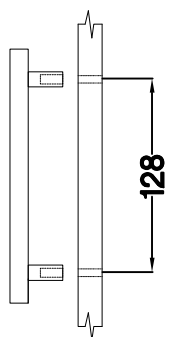

80 D 2F BB
80 ZL 2F BB
80 G-72 1F
FRONT

80 D 2F BB

80 G-72 1F

80 ZL 2F BB

M4x22mm	L=128mm
	
U	S
4	2

Ersatzteil Nummer	Dimension
KUH.70126-HG	713x396x16
KUH.70928-MAT	

ISM-KUH-01654

1 80 D 2F BB

2

±35/0mm [CD] HG 4	±3.5x13mm P5 8
-------------------------	----------------------

3

M4x22mm	L=128mm
	
4 U	2 S

KUH.70126-HG
KUH.70928-MAT

KUH.70126-HG
KUH.70928-MAT

VARIANT HIGH GLOSS

4 80 D ZL BB

5

±35/0mm [CD] HG 4	±3.5x13mm P5 8
-------------------------	----------------------

6

M4x22mm	L=128mm
	
U	S
4	2

KUH.70126-HG
KUH.70928-MAT

KUH.70126-HG
KUH.70928-MAT

VARIANT HIGH GLOSS

7 80 G-72 1F

8

±35/0mm [CD] HG 4	±3.5x13mm P5 8
-------------------------	----------------------

9

M4x22mm	L=128mm
	
U	S
4	2

VARIANT HIGH GLOSS