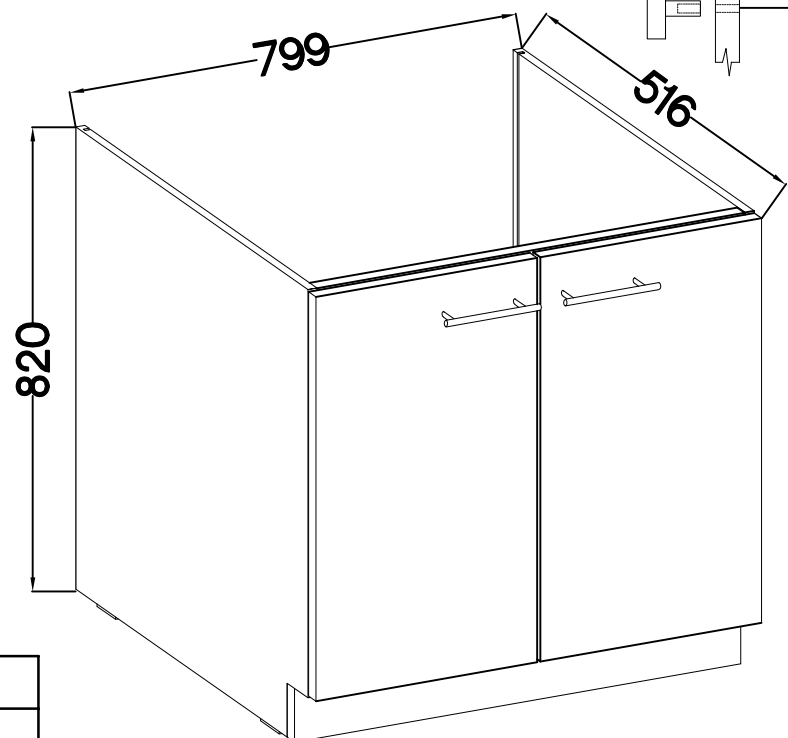

80 D 2F BB
80 ZL 2F BB
80 G-72 1F
FRONT

80 D 2F BB

80 G-72 1F

80 ZL 2F BB

M4x22mm	L=128mm
	
U	S
4	2

Ersatzteil Nummer	Dimension
KUH.70126-HG	713x396x16
KUH.70928-MAT	

ISM-KUH-01654

1 80 D 2F BB

2

±35/0mm [CD] HG 4	±3.5x13mm P5 8
-------------------------	----------------------

3

M4x22mm	L=128mm
	
4 U	2 S

KUH.70126-HG
KUH.70928-MAT

KUH.70126-HG
KUH.70928-MAT

VARIANT HIGH GLOSS

4 80 D ZL BB

5

±35/0mm [CD] HG 4	±3.5x13mm P5 8
-------------------------	----------------------

6

M4x22mm	L=128mm
	
U	S
4	2

KUH.70126-HG
KUH.70928-MAT

KUH.70126-HG
KUH.70928-MAT

VARIANT HIGH GLOSS

7 80 G-72 1F

8

±35/0mm [CD] HG 4	±3.5x13mm P5 8
-------------------------	----------------------

9

M4x22mm	L=128mm
	
U	S
4	2

VARIANT HIGH GLOSS