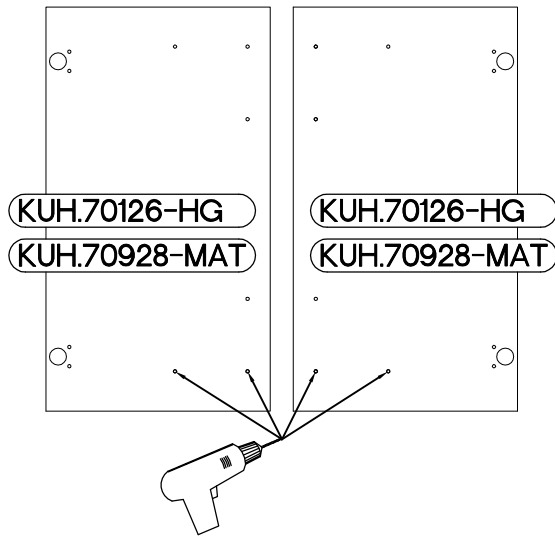

80 D 2F BB
80 ZL 2F BB
80 G-72 1F
FRONT

80 D 2F BB

80 G-72 1F

80 ZL 2F BB

M4x22mm	L=128mm
	
U	S
4	2

Ersatzteil Nummer	Dimension
KUH.70126-HG	713x396x16
KUH.70928-MAT	

ISM-KUH-01654

1 80 D 2F BB

5

±35/0mm [CD] HG 4	±3.5x13mm P5 8
-------------------------	----------------------

6

M4x22mm	L=128mm
	
U	S
4	2

KUH.70126-HG
KUH.70928-MAT

KUH.70126-HG
KUH.70928-MAT

VARIANT HIGH GLOSS

7 80 G-72 1F

8

±35/0mm [CD] HG 4	±3.5x13mm P5 8
-------------------------	----------------------

9

M4x22mm	L=128mm
	
U	S
4	2

VARIANT HIGH GLOSS