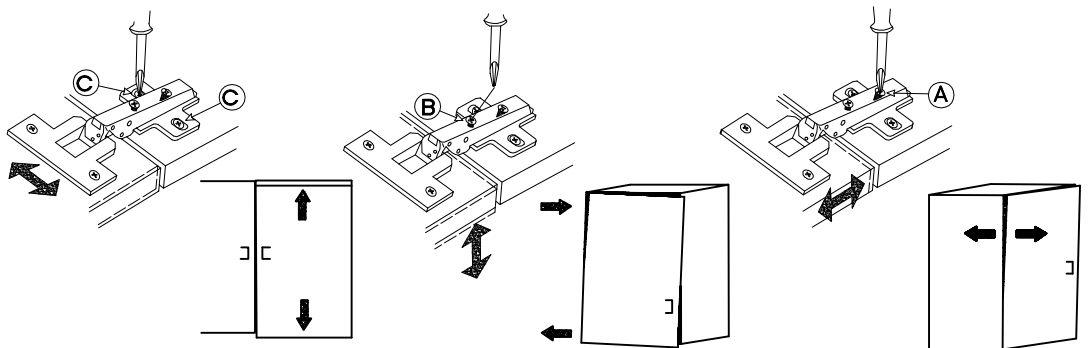

VARIANT HIGH GLOSS