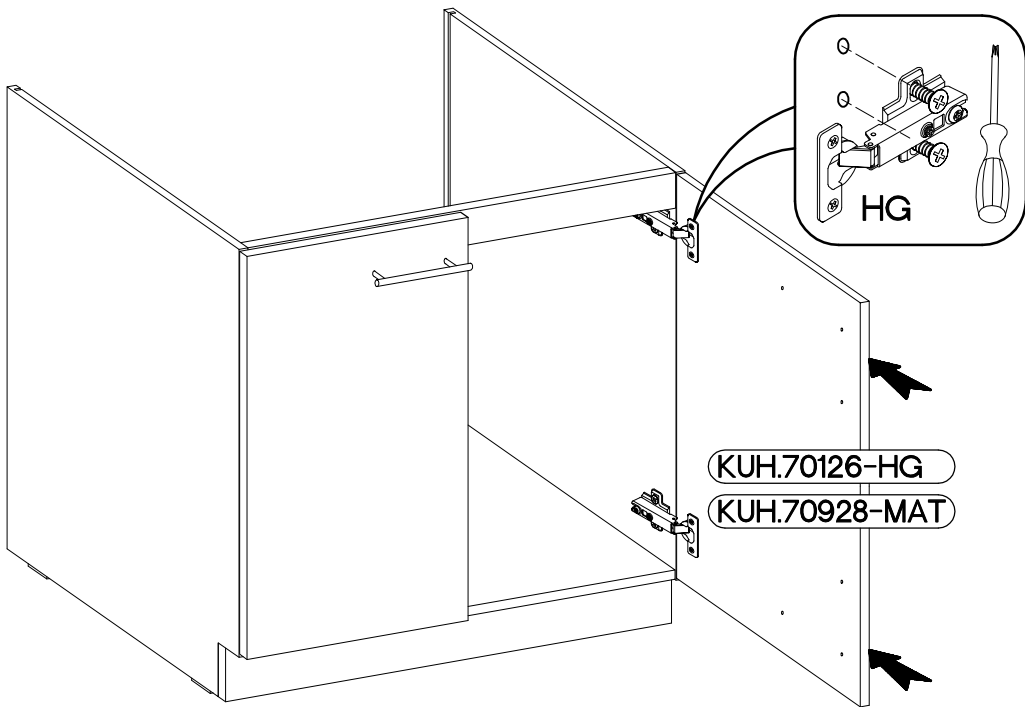

KUH.70126-HG
KUH.70928-MAT

KUH.70126-HG
KUH.70928-MAT