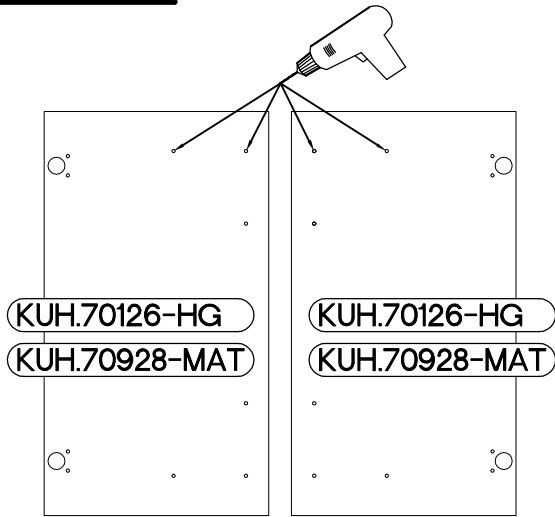

80 D 2F BB
80 ZL 2F BB
80 G-72 1F
FRONT

80 D 2F BB

80 G-72 1F

80 ZL 2F BB

M4x22mm	L=128mm
	
U	S
4	2

Ersatzteil Nummer	Dimension
KUH.70126-HG	713x396x16
KUH.70928-MAT	

ISM-KUH-01654

1 80 D 2F BB

2

±35/0mm [CD] HG 4	±3.5x13mm P5 8
-------------------------	----------------------

3

M4x22mm	L=128mm
	
4 U	2 S

KUH.70126-HG
KUH.70928-MAT

KUH.70126-HG
KUH.70928-MAT

VARIANT HIGH GLOSS

4 80 D ZL BB

5

±35/0mm [CD] HG 4	±3.5x13mm P5 8
-------------------------	----------------------

6

M4x22mm	L=128mm
	
U	S
4	2

KUH.70126-HG
KUH.70928-MAT

KUH.70126-HG
KUH.70928-MAT

VARIANT HIGH GLOSS

7 80 G-72 1F

8

±35/0mm [CD] HG 4	±3.5x13mm P5 8
-------------------------	----------------------

9

M4x22mm	L=128mm
	
U	S
4	2

VARIANT HIGH GLOSS