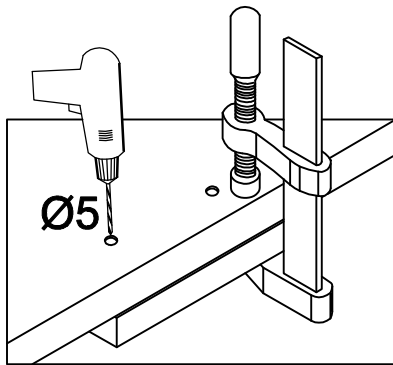

80 D 2F BB
80 ZL 2F BB
80 G-72 1F
FRONT

80 D 2F BB

80 G-72 1F

80 ZL 2F BB

M4x22mm	L=128mm
	
U	S
4	2

Ersatzteil Nummer	Dimension
KUH.70126-HG	713x396x16
KUH.70928-MAT	

ISM-KUH-01654

1 80 D 2F BB

8

±35/0mm [CD] HG 4	±3.5x13mm P5 8
-------------------------	----------------------

9

M4x22mm	L=128mm
	
U	S
4	2

VARIANT HIGH GLOSS