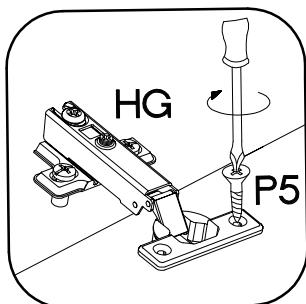

2

±35/0mm [CD] HG 4	±3.5x13mm P5 8