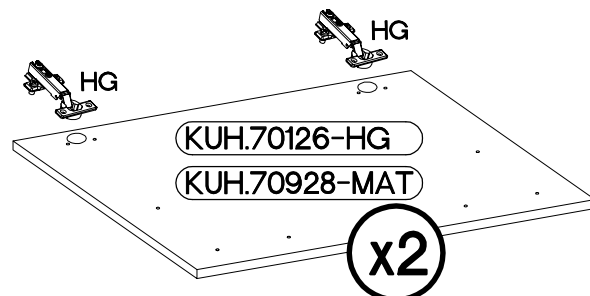

80 D 2F BB
80 ZL 2F BB
80 G-72 1F
FRONT

80 D 2F BB

80 G-72 1F

80 ZL 2F BB

M4x22mm	L=128mm
	
U	S
4	2

Ersatzteil Nummer	Dimension
KUH.70126-HG	713x396x16
KUH.70928-MAT	

ISM-KUH-01654

1 80 D 2F BB

8

±35/0mm [CD] HG 4	±3.5x13mm P5 8
-------------------------	----------------------

9

M4x22mm	L=128mm
	
U	S
4	2

VARIANT HIGH GLOSS