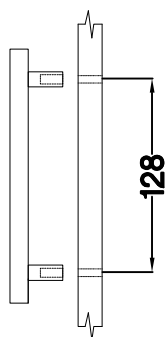

80 D 2F BB
80 ZL 2F BB
80 G-72 1F
FRONT

80 D 2F BB

80 G-72 1F

80 ZL 2F BB

M4x22mm	L=128mm
	
U	S
4	2

Ersatzteil Nummer	Dimension
KUH.70126-HG	713x396x16
KUH.70928-MAT	

ISM-KUH-01654

1 80 D 2F BB

2

±35/0mm [CD] HG 4	±3.5x13mm P5 8
-------------------------	----------------------

3

M4x22mm	L=128mm
	
4 U	2 S

KUH.70126-HG
KUH.70928-MAT

KUH.70126-HG
KUH.70928-MAT

VARIANT HIGH GLOSS

4 80 D ZL BB

5

±35/0mm [CD] HG 4	±3.5x13mm P5 8
-------------------------	----------------------

6

M4x22mm	L=128mm
	
U	S
4	2

KUH.70126-HG
KUH.70928-MAT

KUH.70126-HG
KUH.70928-MAT

VARIANT HIGH GLOSS

7 80 G-72 1F

8

±35/0mm [CD] HG 4	±3.5x13mm P5 8
-------------------------	----------------------

9

M4x22mm	L=128mm
	
U	S
4	2

VARIANT HIGH GLOSS