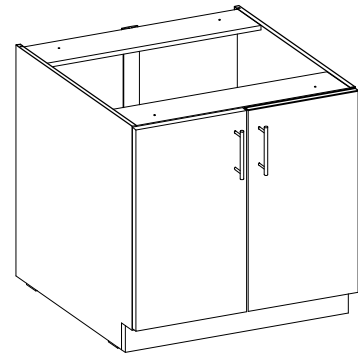

80 D 2F BB
80 ZL 2F BB
80 G-72 1F
FRONT

80 D 2F BB

80 G-72 1F

80 ZL 2F BB

M4x22mm	L=128mm
	
U	S
4	2

Ersatzteil Nummer	Dimension
KUH.70126-HG	713x396x16
KUH.70928-MAT	

ISM-KUH-01654

1 80 D 2F BB

2

±35/0mm [CD] HG 4	±3.5x13mm P5 8
-------------------------	----------------------

3

M4x22mm	L=128mm
	
4 U	2 S

KUH.70126-HG
KUH.70928-MAT

KUH.70126-HG
KUH.70928-MAT

VARIANT HIGH GLOSS

4 80 D ZL BB