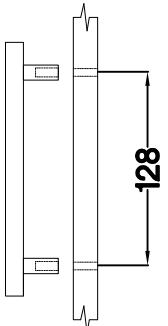

80 D 2F BB
80 ZL 2F BB
80 G-72 1F
FRONT

80 D 2F BB

80 G-72 1F

80 ZL 2F BB

M4x22mm	L=128mm
	
U	S
4	2

Ersatzteil Nummer	Dimension
KUH.70126-HG	713x396x16
KUH.70928-MAT	

ISM-KUH-01654

1 80 D 2F BB

2

±35/0mm [CD] HG 4	±3.5x13mm P5 8
-------------------------	----------------------

3

M4x22mm	L=128mm
	
4 U	2 S

KUH.70126-HG
KUH.70928-MAT

KUH.70126-HG
KUH.70928-MAT

VARIANT HIGH GLOSS

4 80 D ZL BB

5

±35/0mm [CD] HG 4	±3.5x13mm P5 8
-------------------------	----------------------

6

M4x22mm	L=128mm
	
U	S
4	2

KUH.70126-HG
KUH.70928-MAT

KUH.70126-HG
KUH.70928-MAT

VARIANT HIGH GLOSS

7 80 G-72 1F

8

±35/0mm [CD] HG 4	±3.5x13mm P5 8
-------------------------	----------------------

9

M4x22mm	L=128mm
	
U	S
4	2

VARIANT HIGH GLOSS